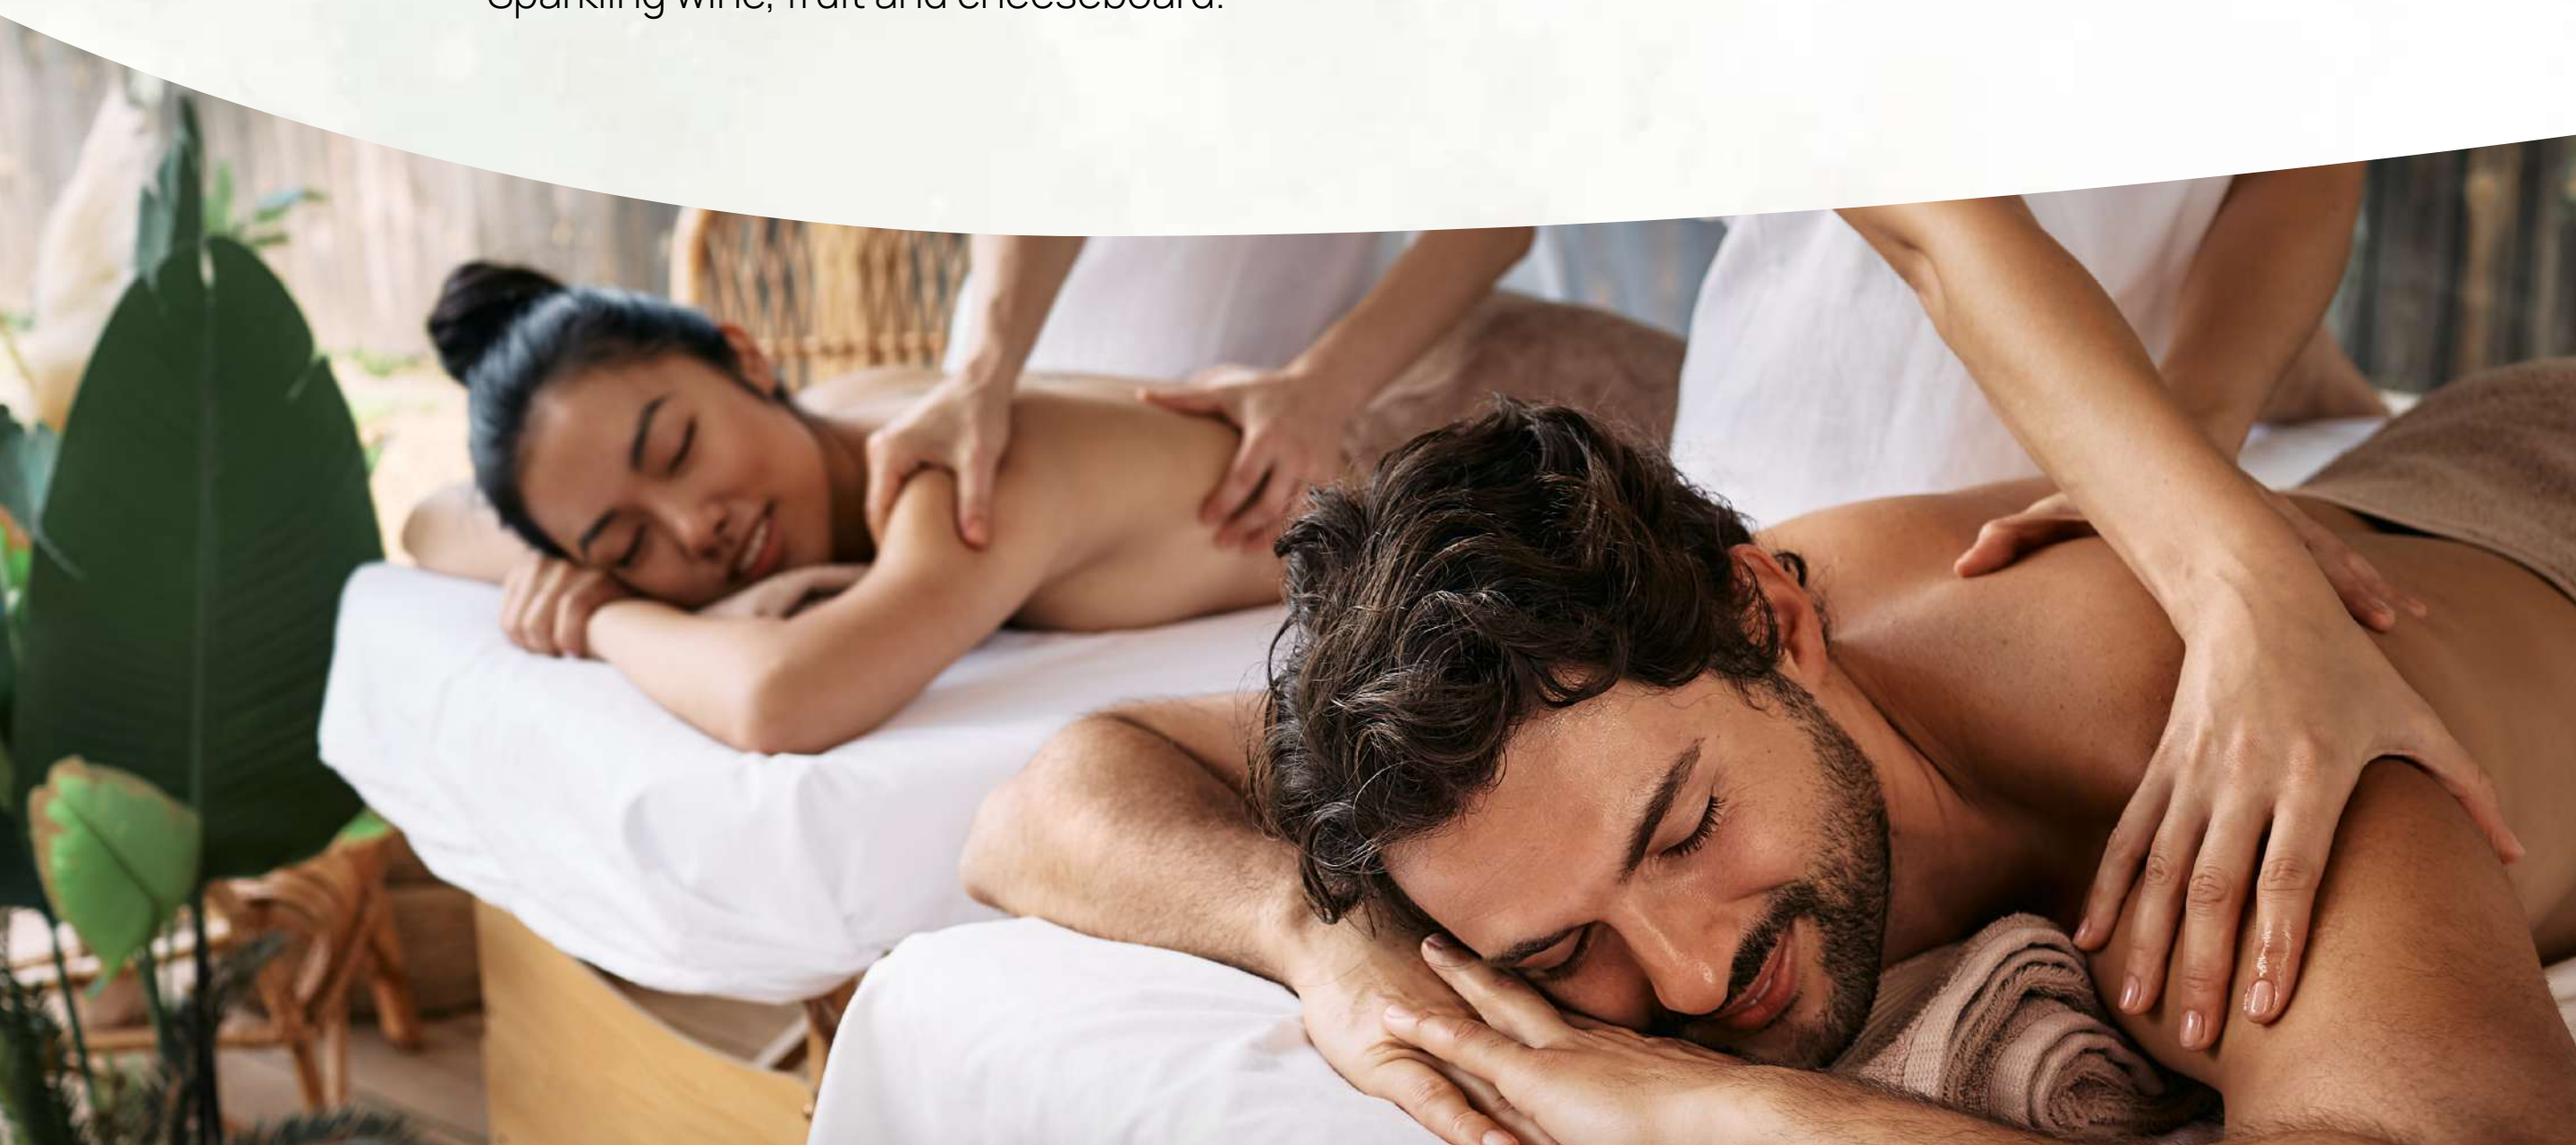

SOHY  **SPA**

A serene and tranquil environment for
relaxation and mental balance.

Couple Spa Experiences

Jungle Serenity

\$ 3500

Refreshing Ice Bath Experience

Starts your spa journey with revitalizing dip in our ice bath, designed to invigorate your senses and leave you feeling refreshed and energized.

Experience a bespoke massage therapy session tailored to your individual needs, performed by our highly skilled massage therapists amidst the serene ambiance of the jungle.

45-minute Hydrotherapy Bathtub Ritual

Starts your spa journey with an exhilarating dip in our ice bath, awakening your senses and leaving you feeling rejuvenated and revitalized.

90 minute Ultimate Jungle Bliss Massage

Surrender to pure relaxation with our extended signature massage, expertly tailored to release tension and restore balance, performed by our top massage therapists amidst the enchanting jungle backdrop.

Amenities

Sparkling wine, fruit and cheeseboard.

Massages

Swedish

Swedish massage is a therapeutic massage technique that focuses on relaxing muscles through kneading, friction, tapping, and long, flowing strokes in the direction of blood flow returning to the heart.